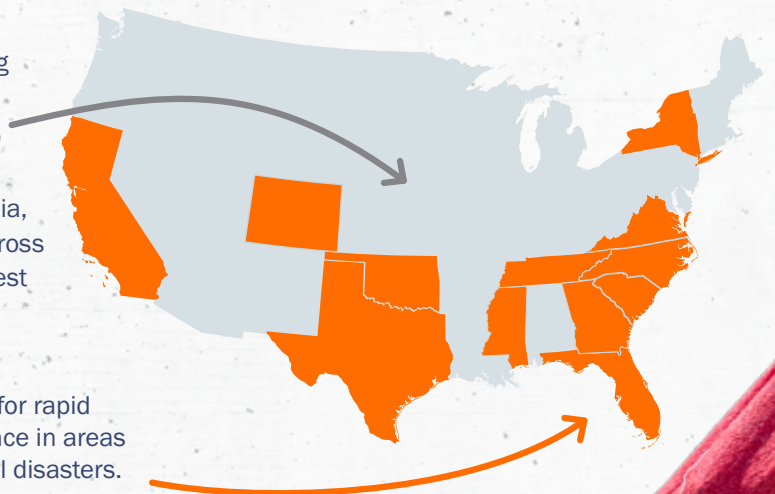

a lifeline – a true godsend. **Your faith in action embraces those who have lost everything and restores hope.**

When disaster strikes, your love is the first to surround our hurting neighbors. After **Hurricanes Helene and Milton** decimated communities across the Southeast, your gifts were already on the move. **Even before**

In gratitude,

Daniel Speckhard
**AMBASSADOR
DANIEL SPECKHARD**
President and CEO

families to purchase exactly what they need most – food, medicine, housing or gas – restoring dignity and hope in a time of chaos.

In **Central Texas**, your compassion reached neighbors devastated by horrific flash flooding at record speed. Within **12 HOURS**, LWR Quilts and Kits were in the hands of those who needed them the most.

Here's what you've made possible:

Neighbors reached coast-to-coast including those impacted by:

- **Hurricanes Helene and Milton**
- **Wildfires** in California,
- **Severe weather** across the South and Midwest
- **Flooding** in Central Texas